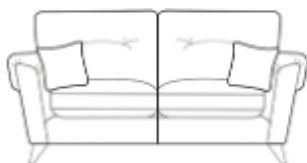

Our Sales Assistants are fully trained on this range so feel free to ask them any questions in-store or online.

CASEYS

FURNITURE

Grand sofa

H 940mm
W 2300mm
D 990mm

3 seater sofa

H 940mm
W 2080mm
D 990mm

2 seater sofa

H 940mm
W 1860mm
D 990mm

Snuggler

H 940mm
W 1430mm
D 990mm

Chair

H 940mm
W 1050mm
D 940mm

Accent chair

H 850mm
W 720mm
D 850mm

Legged ottoman