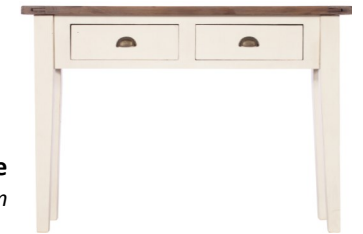

### **Extendable Dining Table**

H 77.5 x W120/160 x D80cm  
H77.5 x W140/180 x D90cm  
H77.5 x W180/220 x D100cm

**Writing bureau and chair set up**

**Tall Bookcase**  
*H195 x W97.5 x D34.5cm*

**Console Table**  
*H76 x W110 x D38cm*

**Coffee Table**  
*H50 x W102 x D65cm*

**Wooden Seat Dining Chair**  
*H108 x W47.5 x D53cm*

**Writing Bureau**  
*H93 x W95 x D45cm*

**2 Drawer Hall Table**  
*H75 x W80 x D41.5cm*

**Lamp Table**  
*H62 x W51 x D43cm*