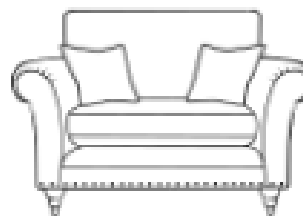

H98 x W207 x D106cm

Derby Grand Sofa

Also available in standard back

H98 x W230 x D106cm

Derby 2 Seater Sofa

Also available in pillow back

H98 x W187 x D106cm

Derby Snuggler